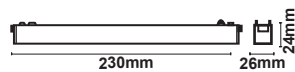

Model : ZERN-DT01-6T-5W

Dimension (mm)

Model : ZERN-DT01-24T-20W

Dimension (mm)

Model : ZERN-DT01-12T-10W

Dimension (mm)

Model : ZERN-DT01-30T-25W

Dimension (mm)

Model : ZERN-DT01-18T-15W

Dimension (mm)

Application

- * Easy maintenance
- Modular LED for easy replacement
- Opening and closing possible of LED module part and power supply part
- Customizable beam angle
- Temperature max 50°