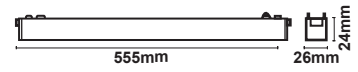

Model : ZERN-DT01-6T-5W

Dimension (mm)

Model : ZERN-DT01-24T-20W

Dimension (mm)

Model : ZERN-DT01-12T-10W

Dimension (mm)

Model : ZERN-DT01-30T-25W

Dimension (mm)

Model : ZERN-DT01-18T-15W

Dimension (mm)

Application

- * Easy maintenance
- Modular LED for easy replacement
- Opening and closing possible of LED module part and power supply part
- Customizable beam angle
- Temperature max 50°